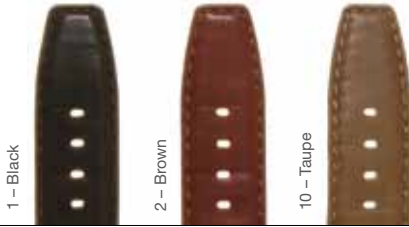

1 - Black

2 - Brown

3 - Tan

6 - Navy

7 - Green

Super Padded Calf

16 - 22mm

■ Available in extra long in black and brown

Leather Watchstraps

1396

Pittards Padded Glove Leather

18 – 22mm

24mm and 26mm available in black and brown only

■ Available in extra long 18 – 26mm in black and brown only

1384

Glazed Calf

10 – 20mm

1382

Louisiana Croc Grain

12 – 20mm

1386

Tejus Calf

10 – 20mm

● Available with open ends