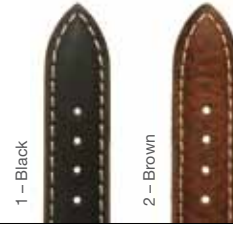

Available in black, pink and ivory

1302

Soft Anti Allergy

12 – 20mm

1209

Antique Croc Grain

12 – 22mm

Also available 24 – 30mm in black, brown, white and pastel pink

Leather Watchstraps

1306

Pigskin
10 – 20mm

1217

Anti Allergy Calf
8 – 20mm
■ Available in extra long
▶ Available with 18 and 20mm curved ends

1307

Rally Calf
18 – 22mm

1303

Carbon Leather
18 – 22mm

Leather Watchstraps

1305

Woodland Calf
12 – 20mm
▲ Water Resistant

1353

Italian Calf
16 – 22mm

1354

Super Lizard Grain
9 – 20mm

1357

Anti Allergy Padded Calf
18 – 22mm
▲ Water Resistant

Leather Watchstraps

1300

Crono Waterproof

18 – 20mm

■ Available in extra long
in black and brown

▲ Water Resistant