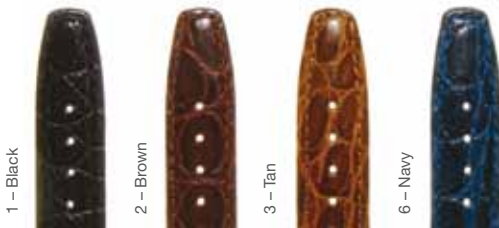

Carbon Leather
18 – 22mm

Leather Watchstraps

1305

Woodland Calf
12 – 20mm
▲ Water Resistant

1353

Italian Calf
16 – 22mm

1354

Super Lizard Grain
9 – 20mm

1357

Anti Allergy Padded Calf
18 – 22mm
▲ Water Resistant

Leather Watchstraps

1300

Crono Waterproof

18 – 20mm

■ Available in extra long
in black and brown

▲ Water Resistant

1355

Super Croc Grain

10 – 20mm

■ Available in extra long
in black and brown

1304

Luxury Calf

6 – 20mm

■ Available in extra long
12 – 20mm in black
and brown only