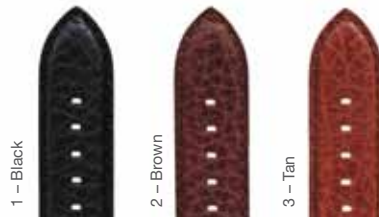

10 – 20mm

1382

Louisiana Croc Grain

12 – 20mm

1386

Tejus Calf

10 – 20mm

● Available with open ends

Leather Watchstraps

1359

1 - Black

6 - Navy

Parallel Calf
20 - 24mm

1358

1 - Black

2 - Brown