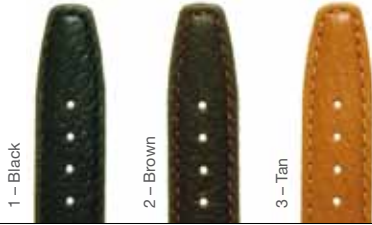

Leather Watchstraps

1205

Grained Calf

8 – 22mm

■ Available in extra long in black and brown

1311

Silk Calf

12 – 24mm

Available in black, pink and ivory

1302

Soft Anti Allergy

12 – 20mm

1209

Antique Croc Grain

12 – 22mm

Also available 24 – 30mm in black, brown, white and pastel pink

Leather Watchstraps

1306

Pigskin
10 – 20mm

1217

Anti Allergy Calf
8 – 20mm
■ Available in extra long
▶ Available with 18 and 20mm curved ends

1307

Rally Calf
18 – 22mm

1303