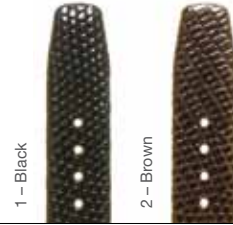

Leather Watchstraps

1359

1 - Black

6 - Navy

Parallel Calf
20 - 24mm

1358

1 - Black

2 - Brown

1226

Cordette Adjustable
■ Available in extra long
and joint ends in black
and brown

Leather Watchstraps

1393

Saddle Stitch Calf
18 – 22mm
Anti Allergy

1395

Padded Alligator Grain
18 – 26mm
■ Available in extra long

1397

Heavy Padded
20 – 22mm

1325

Sharkskin
18 and 20mm

Leather Watchstraps

1441

1 - Black

2 - Brown

Lizard
8 - 20mm

1460

1 - Black

2 - Brown

Lizard Padded
12 - 20mm
■ Available in extra long

1555

1 - Black

2 - Brown