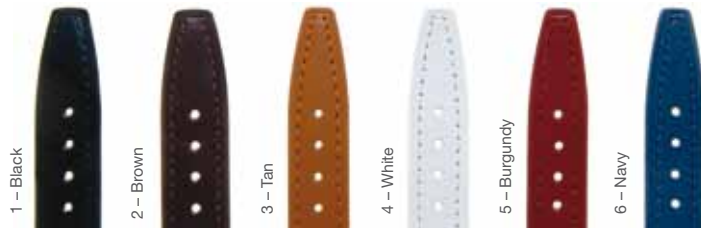

Leather Watchstraps

0901

Leather
10 – 20mm

1001

Calf
6 – 22mm
■ Available in extra long in black, brown, tan and white
● Available with open ends

1002

Padded Leather
12 – 24mm
■ Available in extra long in black and brown

1003

Grained Leather
10 – 22mm

Leather Watchstraps

1201

Classic Calf

6 – 22mm

■ Available in extra long in black, brown, tan, red and white

1203

Leather Watchstraps

1205

Grained Calf

8 – 22mm

■ Available in extra long in black and brown

1311

Silk Calf

12 – 24mm

Leather Watchstraps

1359

1 - Black

6 - Navy

Parallel Calf
20 - 24mm

1358

1 - Black

2 - Brown