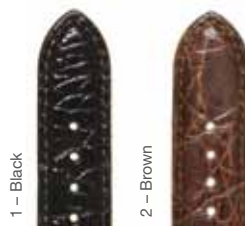

10 – 20mm

1382

Louisiana Croc Grain

12 – 20mm

1386

Tejus Calf

10 – 20mm

● Available with open ends

1397

Heavy Padded
20 – 22mm

1325

Sharkskin
18 and 20mm

Leather Watchstraps

1441

1 - Black

2 - Brown

Lizard
8 - 20mm

1460

1 - Black

2 - Brown

Lizard Padded
12 - 20mm
■ Available in extra long

1555

1 - Black

2 - Brown

3 - Tan

5 - Burgundy

Crocodile
8 - 20mm
● Available with open ends
Ref. 1562

1560

1 - Black

2 - Brown

Crocodile Padded
10 - 20mm
■ Available in extra long