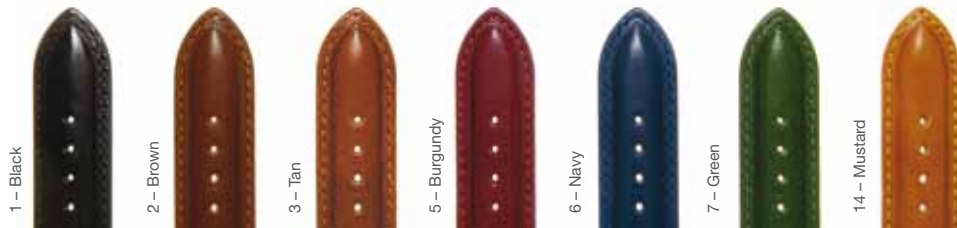

Carbon Leather
18 – 22mm

Leather Watchstraps

1305

Woodland Calf
12 – 20mm
▲ Water Resistant

1353

Italian Calf
16 – 22mm

1354

Super Lizard Grain
9 – 20mm

1357

Anti Allergy Padded Calf
18 – 22mm
▲ Water Resistant

Leather Watchstraps

1300

Crono Waterproof

18 – 20mm

■ Available in extra long
in black and brown

▲ Water Resistant

1355

Super Croc Grain

10 – 20mm

■ Available in extra long
in black and brown

1304

Luxury Calf

6 – 20mm

■ Available in extra long
12 – 20mm in black
and brown only