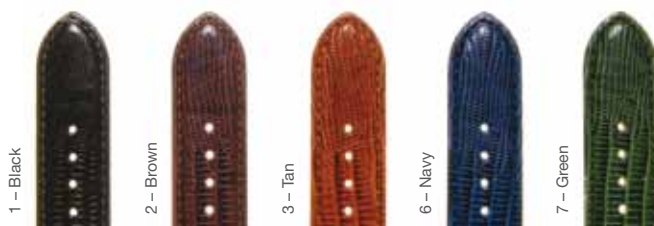

Leather Watchstraps

1396

Pittards Padded Glove Leather

18 – 22mm

24mm and 26mm available in black and brown only

■ Available in extra long 18 – 26mm in black and brown only

1384

Glazed Calf

10 – 20mm

1382

Louisiana Croc Grain

12 – 20mm

1386

Tejus Calf

10 – 20mm

● Available with open ends

Leather Watchstraps

1359

1 - Black

6 - Navy

Parallel Calf
20 - 24mm

1358

1 - Black

2 - Brown