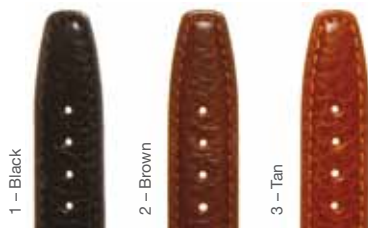

1357

Anti Allergy Padded Calf
18 – 22mm
▲ Water Resistant

Leather Watchstraps

1300

Crono Waterproof

18 – 20mm

■ Available in extra long
in black and brown

▲ Water Resistant

1355

Super Croc Grain

10 – 20mm

■ Available in extra long
in black and brown

1304

Luxury Calf

6 – 20mm

■ Available in extra long
12 – 20mm in black
and brown only

1352

Soft Calf

18 – 24mm

Leather Watchstraps

1351

1 - Black

2 - Brown

6 - Navy

10 - Cream

11 - Royal Blue

15 - Pink

19 - Purple

22 - Dark Pink

Satin Calf

12 - 22mm

24mm and 26mm available in black, cream and pink