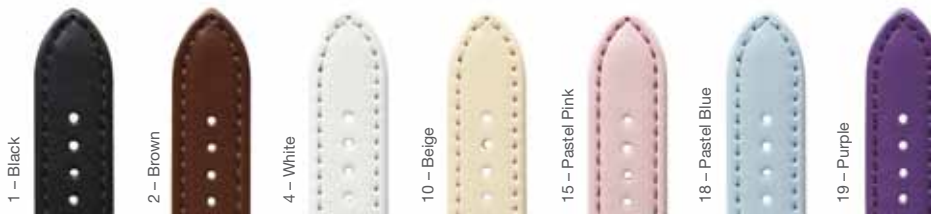

1357

Anti Allergy Padded Calf
18 – 22mm
▲ Water Resistant

Leather Watchstraps

1300

Crono Waterproof

18 – 20mm

■ Available in extra long
in black and brown

▲ Water Resistant

1355

Super Croc Grain

10 – 20mm

■ Available in extra long
in black and brown

1304

Luxury Calf

6 – 20mm

■ Available in extra long
12 – 20mm in black
and brown only

1352

Soft Calf

18 – 24mm

Leather Watchstraps

1351

1 - Black

2 - Brown

6 - Navy