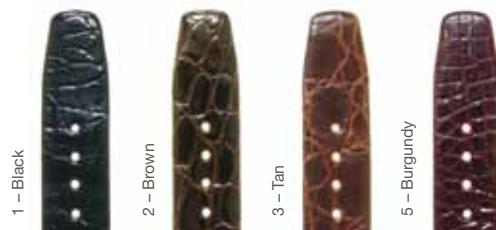

1397

Heavy Padded
20 – 22mm

1325

Sharkskin
18 and 20mm

Leather Watchstraps

1441

1 - Black

2 - Brown

Lizard
8 - 20mm

1460

1 - Black

2 - Brown

Lizard Padded
12 - 20mm
■ Available in extra long

1555

1 - Black

2 - Brown

3 - Tan

5 - Burgundy

Crocodile
8 - 20mm
● Available with open ends
Ref. 1562

1560

1 - Black

2 - Brown

Crocodile Padded
10 - 20mm
■ Available in extra long