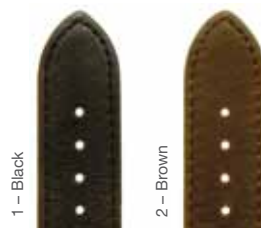

1003

Grained Leather
10 – 22mm

Leather Watchstraps

1201

Classic Calf

6 – 22mm

■ Available in extra long in black, brown, tan, red and white

1203

Leather Watchstraps

1205

Grained Calf

8 – 22mm

■ Available in extra long in black and brown

1311

Silk Calf

12 – 24mm

Available in black, pink and ivory

1302

Soft Anti Allergy

12 – 20mm

1209

Antique Croc Grain

12 – 22mm

Also available 24 – 30mm in black, brown, white and pastel pink