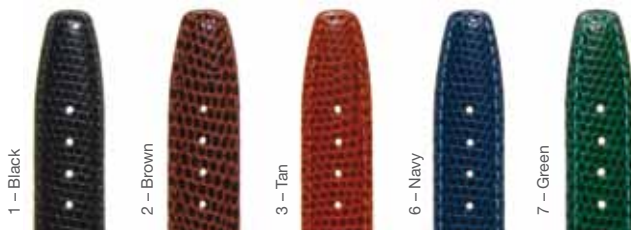

Leather Watchstraps

1306

Pigskin
10 – 20mm

1217

Anti Allergy Calf
8 – 20mm
■ Available in extra long
▶ Available with 18 and 20mm curved ends

1307

Rally Calf
18 – 22mm

1303

Carbon Leather
18 – 22mm

Leather Watchstraps

1305

Woodland Calf
12 – 20mm
▲ Water Resistant

1353

Italian Calf
16 – 22mm

1354

Super Lizard Grain
9 – 20mm

1357

Anti Allergy Padded Calf
18 – 22mm
▲ Water Resistant

Leather Watchstraps

1300

Crono Waterproof

18 – 20mm

■ Available in extra long
in black and brown

▲ Water Resistant

1355

Super Croc Grain

10 – 20mm

■ Available in extra long
in black and brown

1304

Luxury Calf

6 – 20mm

■ Available in extra long
12 – 20mm in black
and brown only