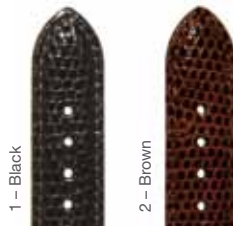

Leather Watchstraps

1359

1 - Black

6 - Navy

Parallel Calf
20 - 24mm

1358

1 - Black

2 - Brown

1226

Cordette Adjustable
■ Available in extra long
and joint ends in black
and brown

Leather Watchstraps

1393

Saddle Stitch Calf
18 – 22mm
Anti Allergy

1395

Padded Alligator Grain
18 – 26mm
■ Available in extra long

1397

Heavy Padded
20 – 22mm

1325

Sharkskin
18 and 20mm

Leather Watchstraps

1441

1 - Black

2 - Brown

Lizard
8 - 20mm

1460

1 - Black

2 - Brown

Lizard Padded
12 - 20mm
■ Available in extra long

1555

1 - Black

2 - Brown